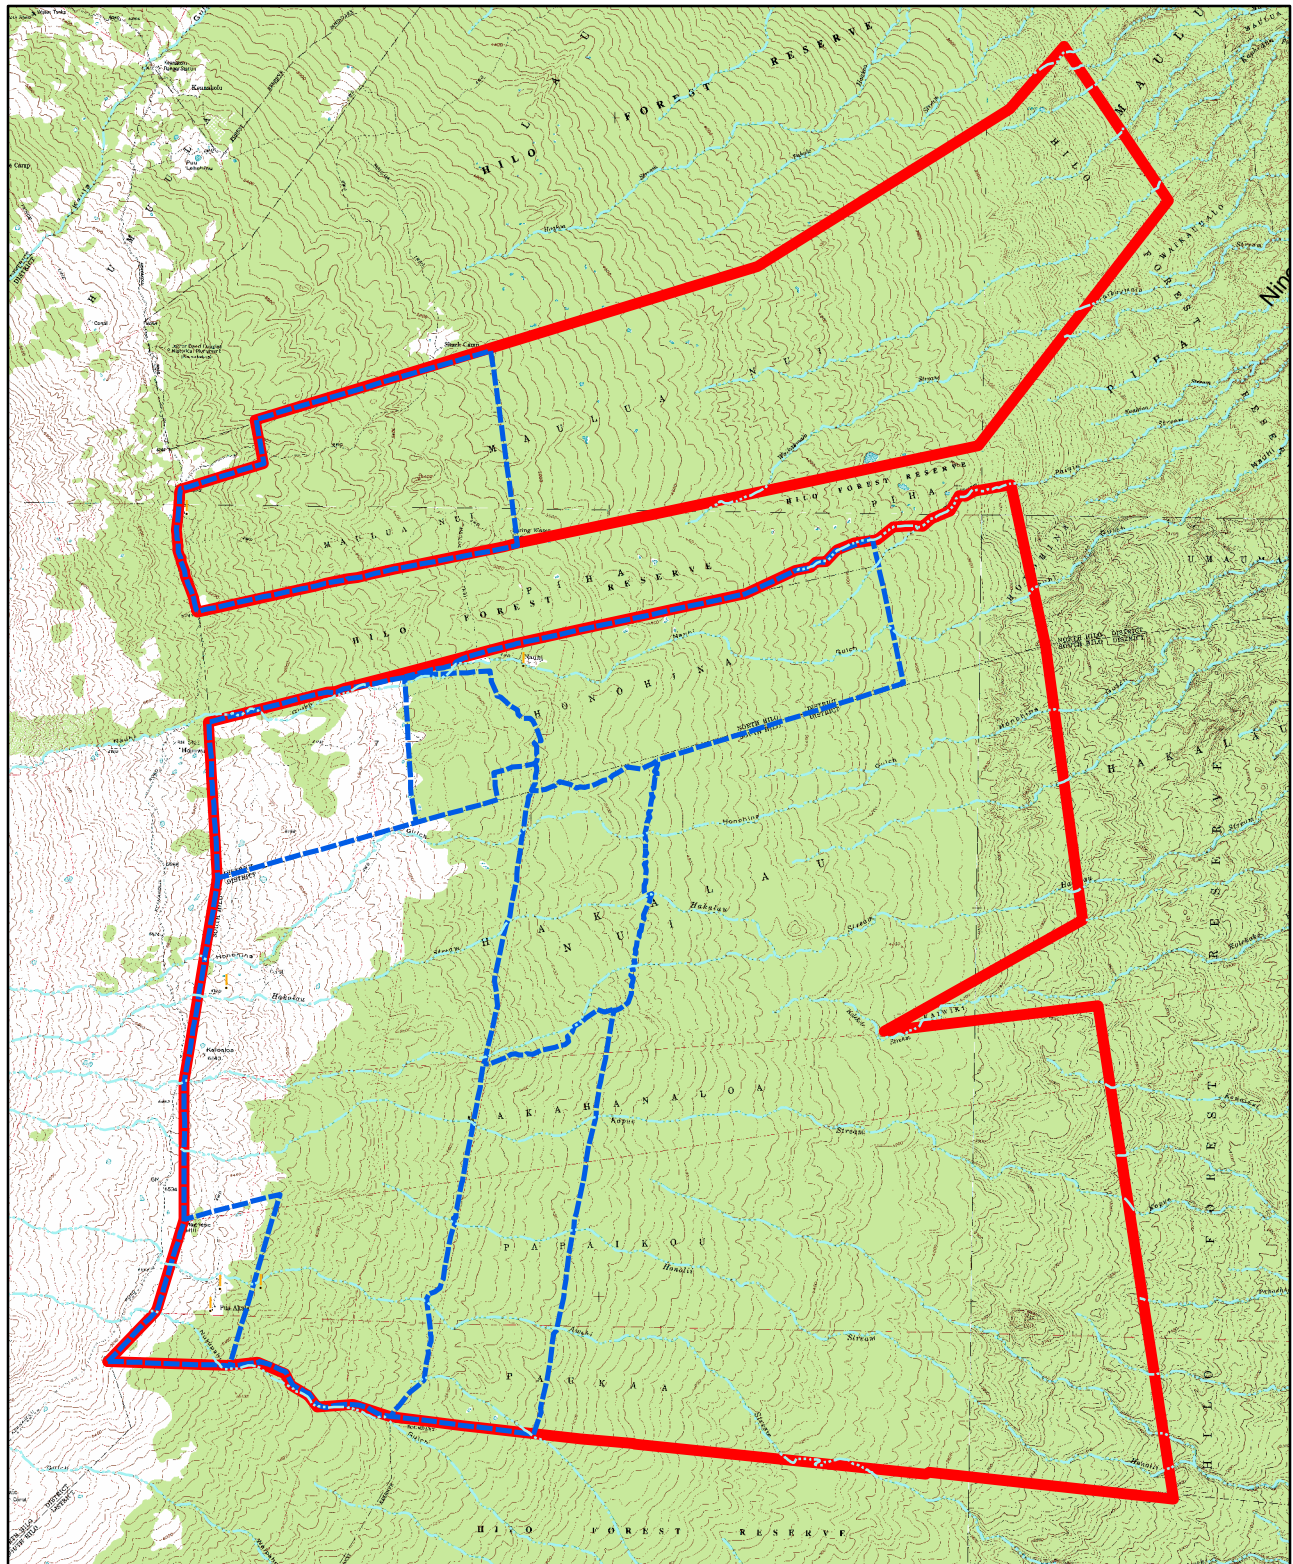

# Hakalau Forest NWR

3

## Legend

- Refuge roads (4 WD)
- All hydrologic features (lines)
- Refuge Boundary
- - - Fences
- ! Refuge facilities